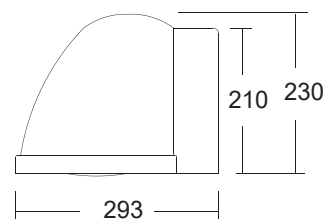

Accessory	Art no.	E no.
VG 5 corner bracket	9 159 05	77 159 05

Type	Lumen	Art no.	E no.	Power	Weight
VG 5 LED 830	2140	7 155 30	77 035 67	29	3
VG 5 LED 840	2190	7 155 34	77 035 68	29	3