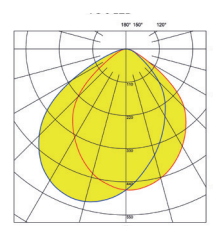

Accessory	Art no.	E no.
VG 5 corner bracket	9 159 05	77 159 05

Type	Lumen	Art no.	E no.	Power	Weight
VG 5 LED 830	2140	7 155 30	77 035 67	29	3
VG 5 LED 840	2190	7 155 34	77 035 68	29	3