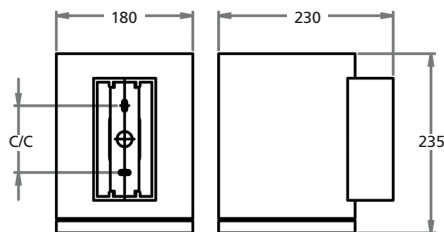

IP 65 wall-mounted downlight.

Chromated and powder coated housing. RAL 7016 dark grey as standard.

Tempered safety glass and stainless screws. Pure aluminium reflectors.

Can be fitted with Dali dimming.

Lifespan L80 Ta25 50000h (B50)
MacAdams 3 SDCM CRI:>80

IP 65 | IK 07 | CE

Type	Lumen	Art no.	E no.	D	W	H	c/c	Power	Weight
Timbal Wall D 2000 830	1840	7 215 01	77 031 06	230	180	235	88	22	6
Timbal Wall D 2000 840	1880	7 215 05	77 031 07	230	180	235	88	22	6
Timbal Wall D 3000 830	2650	7 215 07	77 031 08	230	180	235	88	33	6
Timbal Wall D 3000 840	2700	7 215 09	77 031 09	230	180	235	88	33	6