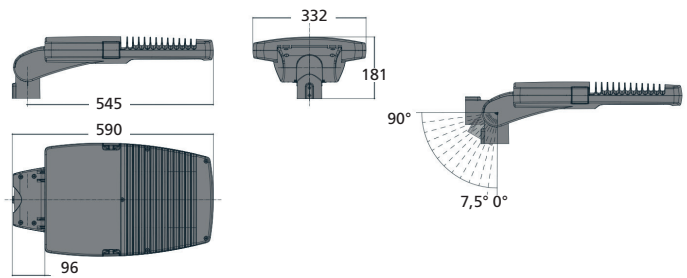

Type	Lumen	Art no.	E no.	Power	Area	Weight
Skyline 4000 ST	3350	7 587 00	77 642 42	32	0,163m²	10
Skyline 7000 ST	6700	7 587 02	77 642 43	64	0,163m²	10
Skyline 10000 ST	10050	7 587 04	77 642 44	96	0,163m²	10
Skyline 13000 ST	13400	7 587 06	77 642 45	128	0,163m²	10

Type	Lumen	Art no.	E no.	Power	Area	Weight
Skyline 4000 AS	3350	7 587 10	-	32	0,163m²	10
Skyline 7000 AS	6700	7 587 12	-	64	0,163m²	10
Skyline 10000 AS	10050	7 587 14	-	96	0,163m²	10
Skyline 13000 AS	13400	7 587 16	-	128	0,163m²	10