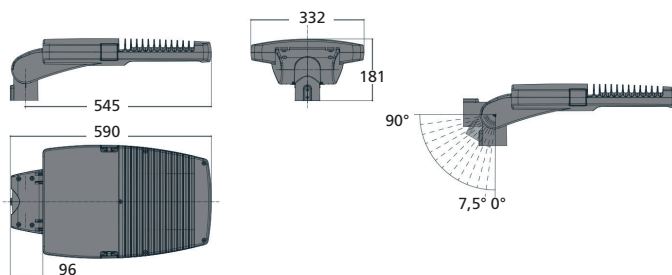

Type	Lumen	Art no.	E no.	Power	Area	Weight
Skyline 4000 ST	3350	7 587 00	77 642 42	32	0,163m²	10
Skyline 7000 ST	6700	7 587 02	77 642 43	64	0,163m²	10
Skyline 10000 ST	10050	7 587 04	77 642 44	96	0,163m²	10
Skyline 13000 ST	13400	7 587 06	77 642 45	128	0,163m²	10

Type	Lumen	Art no.	E no.	Power	Area	Weight
Skyline 4000 AS	3350	7 587 10	-	32	0,163m²	10
Skyline 7000 AS	6700	7 587 12	-	64	0,163m²	10
Skyline 10000 AS	10050	7 587 14	-	96	0,163m²	10
Skyline 13000 AS	13400	7 587 16	-	128	0,163m²	10