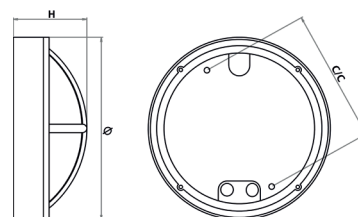

Robust IP 65 wall and ceiling luminaire.

Diecast aluminium housing and front. UV-resistant, polyester powder coated RAL 7016.

Two holes for surface-mounted cable, max. \varnothing 12 mm. 5-pin terminalblock up to 2.5 mm².

Lifespan L80 Ta25 50000h (B50)
MacAdam 3 SDCM CRI: >80

IP 65 | IK 10 | CE

Accessory	Art no.	E no.
Security screws	7 410 02	79 550 02

Type	Lumen	Art no.	E no.	H	c/c	ø	Power	Weight
Robust II Cross 1000 830	950	7 172 01	77 035 61	105	190	257	18	2,2
Robust II Cross 1000 840	970	7 172 05	77 035 62	105	190	257	18	2,2
Robust II Cross 1000 830 Dali	950	7 172 02	77 035 65	105	190	257	18	2,2
Robust II Cross 1000 840 Dali	970	7 172 06	77 035 66	105	190	257	18	2,2