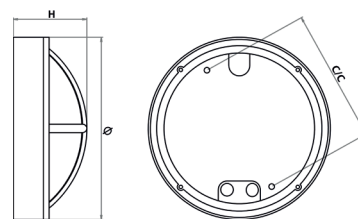

Robust IP 65 wall and ceiling luminaire.

Diecast aluminium housing and front. UV-resistant, polyester powder coated RAL 7016.

Two holes for surface-mounted cable, max. \varnothing 12 mm. 5-pin terminalblock up to 2.5 mm².

Lifespan L80 Ta25 50000h (B50)
MacAdam 3 SDCM CRI: >80

IP 65 | IK 10 | CE

Accessory	Art no.	E no.
Security screws	7 410 02	79 550 02

Type	Lumen	Art no.	E no.	H	c/c	ø	Power	Weight
Robust II Cross 1000 830	950	7 172 01	77 035 61	105	190	257	18	2,2
Robust II Cross 1000 840	970	7 172 05	77 035 62	105	190	257	18	2,2
Robust II Cross 1000 830 Dali	950	7 172 02	77 035 65	105	190	257	18	2,2
Robust II Cross 1000 840 Dali	970	7 172 06	77 035 66	105	190	257	18	2,2