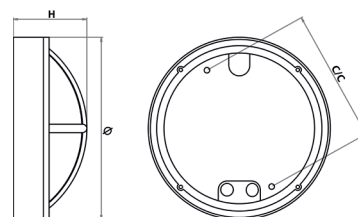

Robust IP 65 wall and ceiling luminaire.

Diecast aluminium housing and front. UV-resistant, polyester powder coated RAL 7016.

Two holes for surface-mounted cable, max.  $\varnothing$ 12 mm. 5-pin terminalblock up to 2.5 mm<sup>2</sup>.

Lifespan L80 Ta25 50000h (B50)  
MacAdam 3 SDCM CRI: >80

IP 65 | IK 10 | CE

Accessory	Art no.	E no.
Security screws	7 410 02	79 550 02

Type	Lumen	Art no.	E no.	H	c/c	ø	Power	Weight
Robust II Cross 1000 830	950	7 172 01	77 035 61	105	190	257	18	2,2
Robust II Cross 1000 840	970	7 172 05	77 035 62	105	190	257	18	2,2
Robust II Cross 1000 830 Dali	950	7 172 02	77 035 65	105	190	257	18	2,2
Robust II Cross 1000 840 Dali	970	7 172 06	77 035 66	105	190	257	18	2,2