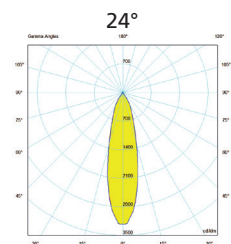

Small spotlight for 3-phase track.

Rotating aluminium housing.
Direction-adjustable diecast aluminium housing with integrated cooling.

As standard RAL 9016 white. Pure aluminium faceted reflector. 24-degree beam angle.

As standard with a 3-phase universal adapter.

Lifespan L80 Ta25 50000h (B50)
MacAdam 3 SDCM CRI: >80

IP 20 | CE

Type	Lumen	Art no.	E no.	Power	Weight
Rigel 1100 830 24°	1110	2 624 01	74 005 97	12	1
Rigel 1100 840 24°	1130	2 624 03	74 005 98	12	1
Rigel 2000 830 24°	1790	2 624 05	74 005 99	22	1
Rigel 2000 840 24°	1820	2 624 07	74 006 00	22	1