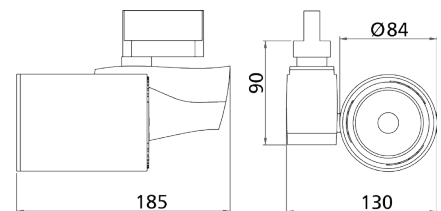

Small spotlight for 3-phase track.

Rotating aluminium housing.
Direction-adjustable diecast aluminium housing with integrated cooling.

As standard RAL 9016 white. Pure aluminium faceted reflector. 24-degree beam angle.

As standard with a 3-phase universal adapter.

Lifespan L80 Ta25 50000h (B50)
MacAdam 3 SDCM CRI: >80

IP 20 | CE

Type	Lumen	Art no.	E no.	Power	Weight
Rigel 1100 830 24°	1110	2 624 01	74 005 97	12	1
Rigel 1100 840 24°	1130	2 624 03	74 005 98	12	1
Rigel 2000 830 24°	1790	2 624 05	74 005 99	22	1
Rigel 2000 840 24°	1820	2 624 07	74 006 00	22	1