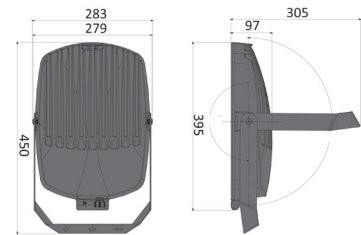

IP 66 | IK 10 | CE

Pole-top adapter A

Pole-top adapter B

Wall bracket 750 mm

AS

ST

Accessory	Art no.
Pole-top adapter A ø 60 mm	9 554 07
Pole-top adapter B ø 60 mm	9 582 12
Wall bracket 750 mm	9 582 01

Type	Lumen	Art no.	E no.	Power	Windarea	Weight
Pixel LED 4000 AS	3730	7 581 40	77 623 43	35	0,112 m <sup>2</sup>	5,7
Pixel LED 7000 AS	7170	7 581 42	77 623 44	67	0,112 m <sup>2</sup>	6,0
Pixel LED 10000 AS	11520	7 581 44	77 623 47	101	0,112 m <sup>2</sup>	6,2
Pixel LED 13000 AS	13840	7 581 46	77 623 48	135	0,112 m <sup>2</sup>	6,4

Type	Lumen	Art no.	E no.	Power	Windarea	Weight
Pixel LED 4000 ST	3340	7 581 48	77 623 49	35	0,112 m <sup>2</sup>	5,7
Pixel LED 7000 ST	6480	7 581 50	77 623 50	67	0,112 m <sup>2</sup>	6,0
Pixel LED 10000 ST	10430	7 581 52	77 623 53	101	0,112 m <sup>2</sup>	6,2
Pixel LED 13000 ST	12890	7 581 54	77 623 54	135	0,112 m <sup>2</sup>	6,4