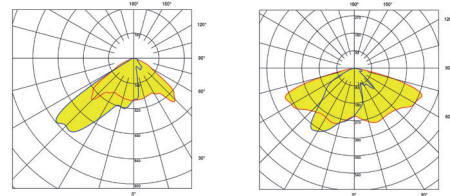

Asymmetrical light distribution (AS) or street light optic (ST).

Available in other light colours and also with Dali dimming.

Colourtemperature 4000K.  
Lifespan L80 Ta25 50000h (B50).  
MacAdam 4 SDCM CRI: >70

IP 66 | IK 10 | CE

Pole-top adapter A

Pole-top adapter B

Wall bracket 750 mm

AS

ST

Accessory	Art no.
Pole-top adapter A ø 60 mm	9 554 07
Pole-top adapter B ø 60 mm	9 582 12
Wall bracket 750 mm	9 582 01

Type	Lumen	Art no.	E no.	Power	Windarea	Weight
Pixel LED 4000 AS	3730	7 581 40	77 623 43	35	0,112 m <sup>2</sup>	5,7
Pixel LED 7000 AS	7170	7 581 42	77 623 44	67	0,112 m <sup>2</sup>	6,0
Pixel LED 10000 AS	11520	7 581 44	77 623 47	101	0,112 m <sup>2</sup>	6,2
Pixel LED 13000 AS	13840	7 581 46	77 623 48	135	0,112 m <sup>2</sup>	6,4

Type	Lumen	Art no.	E no.	Power	Windarea	Weight
Pixel LED 4000 ST	3340	7 581 48	77 623 49	35	0,112 m <sup>2</sup>	5,7
Pixel LED 7000 ST	6480	7 581 50	77 623 50	67	0,112 m <sup>2</sup>	6,0
Pixel LED 10000 ST	10430	7 581 52	77 623 53	101	0,112 m <sup>2</sup>	6,2
Pixel LED 13000 ST	12890	7 581 54	77 623 54	135	0,112 m <sup>2</sup>	6,4