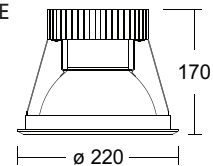

Downlight for recessed fitting.

Rim of diecasted aluminium, as standard white RAL 9016.

Other parts made from Aluzink, anodised aluminium cooling

Reflector made from high-gloss pure aluminium (30°) or frosted (60°) for softer lightdistribution.

Mounted to ceiling with adjustable brackets. Separate component unit as standard.

A wide range of accessories such as rings, decorative glass and IP 44 version (up to 3000 lm)
Nemo 7 can be used in many different environments.

As standard with Halogen-free 2.5 m cable with earthed plug Dimmable version (TD) also equipped with separate 2-wires for control.

Lifespan L80 Ta25 50000h (B50)
MacAdam 3 SDCM CRI: >80

IP 21 / IP 44 | CE