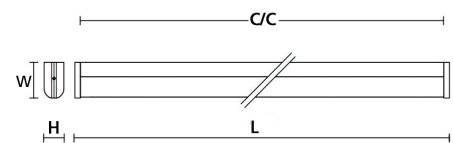

LED bathroom lighting. Class II.

RAL 9016 white powdercoated extruded aluminium profile.
Prismatic opal acrylic shade.

Fitted to the wall. IP 44 for horizontal mounting.

Cable entry in the centre of the backside. Surface-mounted cables can be used.

Lifespan L70 Ta25 50000h (B50)
MacAdam 3 SDCM CRI: >80

IP 44 | CE 

Type	Lumen	Art no.	E no.	L	W	H	c/c	Power	Weight
IR 9 LED 1500 830	1120	1 534 19	70 138 64	640	77	43	625	11	1,5
IR 9 LED 1500 840	1150	1 534 17	70 138 65	640	77	43	625	11	1,5
IR 9 LED 1500 830 Sensor 	1120	1 534 25	70 163 29	640	77	43	625	11	1,5