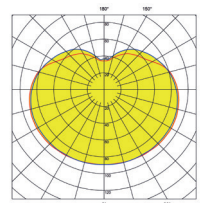

Classic suspended fixture.

Available in three different sizes small, medium or large.

Globe made from opal glass. Glossy chrome wire tube. Comes as standard with 3-metre cable.

Connection to 5-point connector in ceiling cup. Ballast located in fixture.

Dimmable version (TD) with push-button or Dali.

Lifespan L80 Ta25 50000h (B50)
MacAdams 3 SDCM CRI:>80

IP 20 | CE

Ceiling cup

Type	Lumen	Art no.	E no.	ø	Power	Weight
Espresso LED 2000 830 Small	1770	3 151 20	75 031 77	300	17	2,5
Espresso LED 2000 840 Small	1790	3 151 24	75 031 78	300	17	2,5
Espresso LED 2000 830 TD Small	1770	3 151 28	75 031 79	300	17	2,5
Espresso LED 2000 840 TD Small	1790	3 151 32	75 031 80	300	17	2,5
Espresso LED 2000 830 Medium	1770	3 151 36	75 031 81	350	17	2,9
Espresso LED 2000 840 Medium	1790	3 151 40	75 031 82	350	17	2,9
Espresso LED 2000 830 TD Medium	1770	3 151 44	75 031 83	350	17	2,9
Espresso LED 2000 840 TD Medium	1790	3 151 48	75 031 84	350	17	2,9
Espresso LED 2000 830 Large	1770	3 151 52	75 031 85	400	17	3,3
Espresso LED 2000 840 Large	1790	3 151 56	75 031 86	400	17	3,3
Espresso LED 2000 830 TD Large	1770	3 151 60	75 031 87	400	17	3,3
Espresso LED 2000 840 TD Large	1790	3 151 64	75 031 88	400	17	3,3