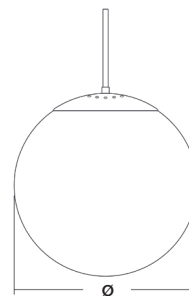

Classic suspended fixture.

Available in three different sizes small, medium or large.

Globe made from opal glass. Glossy chrome wire tube. Comes as standard with 3-metre cable.

Connection to 5-point connector in ceiling cup. Ballast located in fixture.

Dimmable version (TD) with push-button or Dali.

Lifespan L80 Ta25 50000h (B50)
MacAdams 3 SDCM CRI:>80

IP 20 | CE

Ceiling cup

Type	Lumen	Art no.	E no.	ø	Power	Weight
Espresso LED 2000 830 Small	1770	3 151 20	75 031 77	300	17	2,5
Espresso LED 2000 840 Small	1790	3 151 24	75 031 78	300	17	2,5
Espresso LED 2000 830 TD Small	1770	3 151 28	75 031 79	300	17	2,5
Espresso LED 2000 840 TD Small	1790	3 151 32	75 031 80	300	17	2,5
Espresso LED 2000 830 Medium	1770	3 151 36	75 031 81	350	17	2,9
Espresso LED 2000 840 Medium	1790	3 151 40	75 031 82	350	17	2,9
Espresso LED 2000 830 TD Medium	1770	3 151 44	75 031 83	350	17	2,9
Espresso LED 2000 840 TD Medium	1790	3 151 48	75 031 84	350	17	2,9
Espresso LED 2000 830 Large	1770	3 151 52	75 031 85	400	17	3,3
Espresso LED 2000 840 Large	1790	3 151 56	75 031 86	400	17	3,3
Espresso LED 2000 830 TD Large	1770	3 151 60	75 031 87	400	17	3,3
Espresso LED 2000 840 TD Large	1790	3 151 64	75 031 88	400	17	3,3