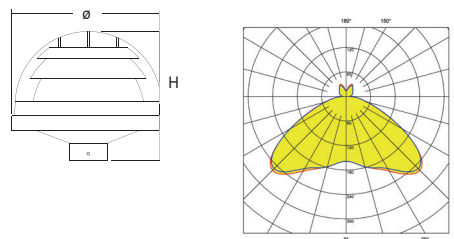

Type	Lumen	Art no.	E no.	H	ø	Power	Weight
VG 10 LED 3000 K	3050	7 555 80	77 555 80	360	555	31	6
VG 10 LED 4000 K	3110	7 555 82	77 555 82	360	555	31	6

Type	Lumen	Art no.	E no.	Power
VG 10 LED 3000 K conversion kit	3050	9 765 80	79 550 46	31
VG 10 LED 4000 K conversion kit	3110	9 765 82	79 550 48	31

Type	Lumen	Art no.	E no.	Power
VG 10 LED 3000 K conversion kit with shade	3050	9 765 81	79 550 47	31
VG 10 LED 4000 K conversion kit with shade	3110	9 765 83	79 550 49	31