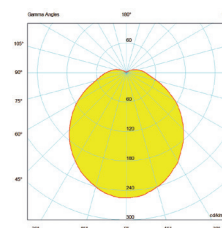

Lifespan L80 Ta25 50000h (B50)  
MacAdam 3 SDCM CRI: >80

IP 65 | IK 10 | CE

Stripe

Grid

Type	Lumen	Art no.	E no.	Power	Weight
Arte Grid LED 1000 830	600	7 361 12	77 022 35	10	2,5
Arte Grid LED 1000 840	610	73 61 14	-	10	2,5

Type	Lumen	Art no.	E no.	Power	Weight
Arte Stripe LED 1000 830	400	7 361 16	77 022 37	10	2,5
Arte Stripe LED 1000 840	410	7 361 17	-	10	2,5

Type	Lumen	Art no.	E no.	Power	Weight
Arte Cover LED 1000 830	580	7 361 20	77 022 33	10	2,5
Arte Cover LED 1000 840	600	7 361 22	-	10	2,5