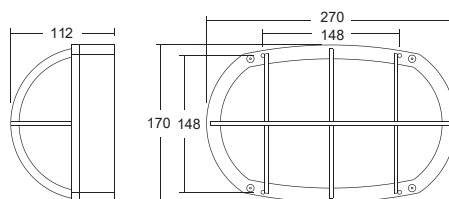

Lifespan L80 Ta25 50000h (B50)  
MacAdam 3 SDCM CRI: >80

IP 65 | IK 10 | CE

Stripe

Grid

Type	Lumen	Art no.	E no.	Power	Weight
Arte Grid LED 1000 830	600	7 361 12	77 022 35	10	2,5
Arte Grid LED 1000 840	610	73 61 14	-	10	2,5

Type	Lumen	Art no.	E no.	Power	Weight
Arte Stripe LED 1000 830	400	7 361 16	77 022 37	10	2,5
Arte Stripe LED 1000 840	410	7 361 17	-	10	2,5

Type	Lumen	Art no.	E no.	Power	Weight
Arte Cover LED 1000 830	580	7 361 20	77 022 33	10	2,5
Arte Cover LED 1000 840	600	7 361 22	-	10	2,5