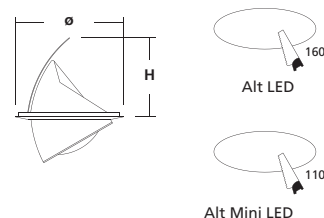

Rotatable and adjustable downlight in two sizes.

Housing and frame made from diecasted powdercoated aluminium RAL 9016.

Reflector made from specular purealuminium with 36-degree lightdistribution.

Mounts in ceiling with springs. Connection to separate driverbox. Available with TouchDim (TD), or DALI.

As standard with Halogen-free 2.5 m cable with earthed plug. Dimmable (TD) also equipped with separate 2-wires for control.

Lifespan L80 Ta25 50000h (B50)
MacAdam 3 SDCM CRI: >80

IP20 | CE

Accessories	Art no.	E no.
Mounting rails for soft ceilings	9 687 01	74 677 01
Plate for soft ceilings Alt	9 665 42	-
Plate for soft ceilings Alt Mini	9 665 45	75 011 49