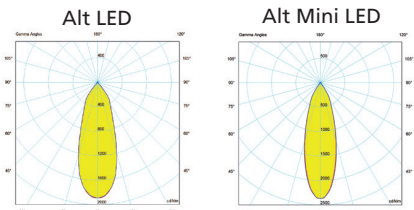

Accessories	Art no.	E no.
Mounting rails for soft ceilings	9 687 01	74 677 01
Plate for soft ceilings Alt	9 665 42	-
Plate for soft ceilings Alt Mini	9 665 45	75 011 49