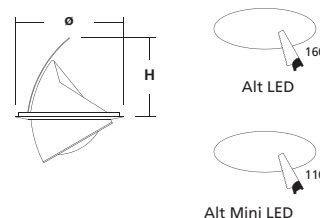

Rotatable and adjustable downlight in two sizes.

Housing and frame made from diecasted powdercoated aluminium RAL 9016.

Reflector made from specular purealuminium with 36-degree lightdistribution.

Mounts in ceiling with springs. Connection to separate driverbox. Available with TouchDim (TD), or DALI.

As standard with Halogen-free 2.5 m cable with earthed plug. Dimmable (TD) also equipped with separate 2-wires for control.

Lifespan L80 Ta25 50000h (B50)
MacAdam 3 SDCM CRI: >80

IP20 | CE

Accessories	Art no.	E no.
Mounting rails for soft ceilings	9 687 01	74 677 01
Plate for soft ceilings Alt	9 665 42	-
Plate for soft ceilings Alt Mini	9 665 45	75 011 49