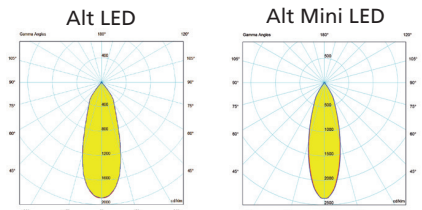

As standard with Halogen-free 2.5 m cable with earthed plug. Dimmable (TD) also equipped with separate 2-wires for control.

Lifespan L80 Ta25 50000h (B50)
MacAdam 3 SDCM CRI: >80

IP20 | CE

Accessories	Art no.	E no.
Mounting rails for soft ceilings	9 687 01	74 677 01
Plate for soft ceilings Alt	9 665 42	-
Plate for soft ceilings Alt Mini	9 665 45	75 011 49

Mounting rails for soft ceilings

Plate for soft ceilings

Type	Lumen	Art no. 830	E no.	Lumen	Art no. 840	E no.	H	ø	Power	Weight
Alt LED 2000	1810	2 861 05	74 684 90	1850	2 861 06	-	135	170	21	2
Alt LED 3000	2680	2 861 01	74 684 91	2730	2 861 02	-	135	170	32	2
Alt LED 2000 TD *	1810	2 861 07	74 642 82	1850	2 861 09	-	135	170	21	2
Alt LED 3000 TD *	2680	2 861 03	74 684 92	2730	2 861 04	-	135	170	32	2
Alt Mini LED 1100	1140	2 862 01	74 668 43	1160	2 862 02	74 668 44	114	119	12	1
Alt Mini LED 1100 TD *	1140	2 862 03	74 668 45	1160	2 862 04	74 668 46	114	119	12	1