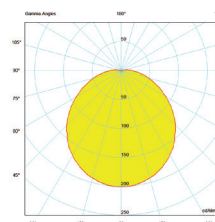

Type	Lumen	Art no.	E no.	H	Ø	Power	Weight
Alien Maxi LED 1000 830	1190	1 516 20	75 342 35	100	335	12	1,4
Alien Maxi LED 1000 840	1230	1 516 21	-	100	335	12	1,6
Alien Maxi LED 1000 830 Sensor	1190	1 516 22	75 342 36	100	335	12	1,4
Alien Maxi LED 1000 840 Sensor	1230	1 516 23	-	100	335	12	1,6
Alien Maxi LED 1000 830 Sensor Korridor	1190	1 516 24	75 342 37	100	335	12	1,4
Alien Maxi LED 1000 840 Sensor Korridor	1230	1 516 25	-	100	335	12	1,4
Alien Maxi LED 1000 830 Korridor	1190	1 516 26	75 342 61	100	335	12	1,4
Alien Maxi LED 1000 830 Nöd	1190	1 516 20-Nöd	75 342 63	100	335	12	1,6
Alien Maxi LED 1000 830 Nöd Sensor	1190	1 516 22-Nöd	75 342 64	100	335	12	1,6