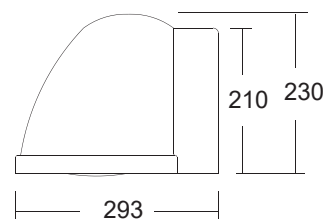

Accessory	Art no.	E no.
VG 5 corner bracket	9 159 05	77 159 05

Type	Lumen	Art no.	E no.	Power	Weight
VG 5 LED 830	2140	7 155 30	77 035 67	29	3
VG 5 LED 840	2190	7 155 34	77 035 68	29	3