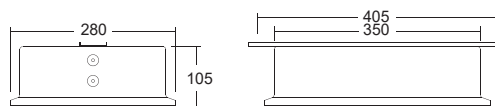

Accessory	Art no.	E no.
Wirebracket (pair)	9 550 30	79 550 30
Bracket	9 159 05	77 159 05
Sistema LED 4000 730 SY replacement kit	9 759 81	77 035 81
Sistema LED 4000 740 SY replacement kit	9 759 83	77 035 82
Sistema LED 4000 730 AS replacement kit	9 759 85	77 035 83
Sistema LED 4000 740 AS replacement kit	9 759 87	77 035 84

Ceiling

Type	Lumen	Art no. 730	E no.	Lumen	Art no. 740	E no.	Power	Weight
Sistema LED 4000 SY	3920	7 571 35	77 035 69	4000	7 571 38	77 035 70	35	4,8
Sistema LED 4000 AS	3630	7 571 36	77 035 71	3710	7 571 39	77 035 72	35	4,8

Wall

Type	Lumen	Art no. 730	E no.	Lumen	Art no. 740	E no.	Power	Weight
Sistema LED 4000 SY	3920	7 571 41	77 035 73	4000	7 571 44	77 035 74	35	4,8
Sistema LED 4000 AS	3630	7 571 42	77 035 75	3710	7 571 45	77 035 76	35	4,8

Recessed

Type	Lumen	Art no. 730	E no.	Lumen	Art no. 740	E no.	Power	Weight
Sistema LED 4000 SY	3920	7 571 47	77 035 77	4000	7 571 50	77 035 78	35	4,8
Sistema LED 4000 AS	3630	7 571 48	77 035 79	3710	7 571 51	77 035 80	35	4,8