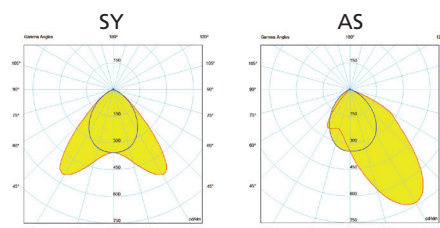

Accessory	Art no.	E no.
Wirebracket (pair)	9 550 30	79 550 30
Bracket	9 159 05	77 159 05
Sistema LED 4000 730 SY replacement kit	9 759 81	77 035 81
Sistema LED 4000 740 SY replacement kit	9 759 83	77 035 82
Sistema LED 4000 730 AS replacement kit	9 759 85	77 035 83
Sistema LED 4000 740 AS replacement kit	9 759 87	77 035 84

Ceiling

Type	Lumen	Art no. 730	E no.	Lumen	Art no. 740	E no.	Power	Weight
Sistema LED 4000 SY	3920	7 571 35	77 035 69	4000	7 571 38	77 035 70	35	4,8
Sistema LED 4000 AS	3630	7 571 36	77 035 71	3710	7 571 39	77 035 72	35	4,8

Wall

Type	Lumen	Art no. 730	E no.	Lumen	Art no. 740	E no.	Power	Weight
Sistema LED 4000 SY	3920	7 571 41	77 035 73	4000	7 571 44	77 035 74	35	4,8
Sistema LED 4000 AS	3630	7 571 42	77 035 75	3710	7 571 45	77 035 76	35	4,8

Recessed

Type	Lumen	Art no. 730	E no.	Lumen	Art no. 740	E no.	Power	Weight
Sistema LED 4000 SY	3920	7 571 47	77 035 77	4000	7 571 50	77 035 78	35	4,8
Sistema LED 4000 AS	3630	7 571 48	77 035 79	3710	7 571 51	77 035 80	35	4,8