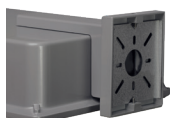

IP 65 enclosed luminaire.

Diecast aluminium housing, powdercoated RAL 9006 silver-grey as standard. Tempered glass front with stainless corner bracket and mounting screws.

Rotatable optic for both symmetrical or asymmetrical light distribution.

Comes with 5-pole terminalblock as standard. Connection via dual grommets in rear end. Integrated 8kV surge protector.

Supplied with wall, ceiling or recessed mountings as standard.

Corner brackets for the wall version and cable fasteners for the ceiling version are available.

Replacement kits are available for full conversion of previous versions to LED.

Lifespan L80 Ta25 50000h (B50)
MacAdam 3 SDCM CRI: >70

IP 65 | CE

Wall-bracket

Recess frame

Accessory	Art no.	E no.
Wirebracket (pair)	9 550 30	79 550 30
Bracket	9 159 05	77 159 05
Sistema LED 4000 730 SY replacement kit	9 759 81	77 035 81
Sistema LED 4000 740 SY replacement kit	9 759 83	77 035 82
Sistema LED 4000 730 AS replacement kit	9 759 85	77 035 83
Sistema LED 4000 740 AS replacement kit	9 759 87	77 035 84