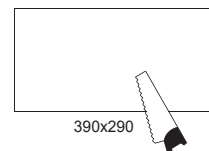

Replacement kits are available for full conversion of previous versions to LED.

Lifespan L80 Ta25 50000h (B50)
MacAdam 3 SDCM CRI: >70

IP 65 | CE

Wall-bracket

Recess frame

Accessory	Art no.	E no.
Wirebracket (pair)	9 550 30	79 550 30
Bracket	9 159 05	77 159 05
Sistema LED 4000 730 SY replacement kit	9 759 81	77 035 81
Sistema LED 4000 740 SY replacement kit	9 759 83	77 035 82
Sistema LED 4000 730 AS replacement kit	9 759 85	77 035 83
Sistema LED 4000 740 AS replacement kit	9 759 87	77 035 84