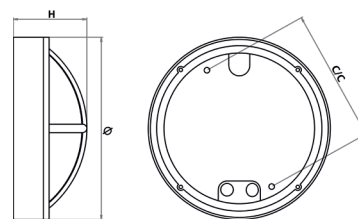

Robust IP 65 wall and ceiling luminaire.

Diecast aluminium housing and front. UV-resistant, polyester powder coated RAL 7016.

Two holes for surface-mounted cable, max.  $\varnothing$ 12 mm. 5-pin terminalblock up to 2.5 mm<sup>2</sup>.

Lifespan L80 Ta25 50000h (B50)  
MacAdam 3 SDCM CRI: >80

IP 65 | IK 10 | CE

Accessory	Art no.	E no.
Security screws	7 410 02	79 550 02

Type	Lumen	Art no.	E no.	H	c/c	ø	Power	Weight
Robust II Cross 1000 830	950	7 172 01	77 035 61	105	190	257	18	2,2
Robust II Cross 1000 840	970	7 172 05	77 035 62	105	190	257	18	2,2
Robust II Cross 1000 830 Dali	950	7 172 02	77 035 65	105	190	257	18	2,2
Robust II Cross 1000 840 Dali	970	7 172 06	77 035 66	105	190	257	18	2,2