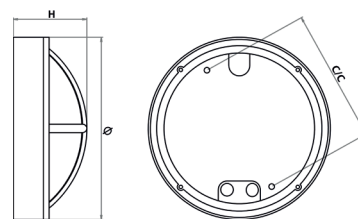

Robust IP 65 wall and ceiling luminaire.

Diecast aluminium housing and front. UV-resistant, polyester powder coated RAL 7016.

Two holes for surface-mounted cable, max. \varnothing 12 mm. 5-pin terminalblock up to 2.5 mm².

Lifespan L80 Ta25 50000h (B50)
MacAdam 3 SDCM CRI: >80

IP 65 | IK 10 | CE

Accessory	Art no.	E no.
Security screws	7 410 02	79 550 02

Type	Lumen	Art no.	E no.	H	c/c	ø	Power	Weight
Robust II Cross 1000 830	970	7 172 01	77 035 61	105	190	257	18	2,2
Robust II Cross 1000 840	990	7 172 05	77 035 62	105	190	257	18	2,2
Robust II Cross 1000 830 Dali	970	7 172 02	77 035 65	105	190	257	18	2,2
Robust II Cross 1000 840 Dali	990	7 172 06	77 035 66	105	190	257	18	2,2