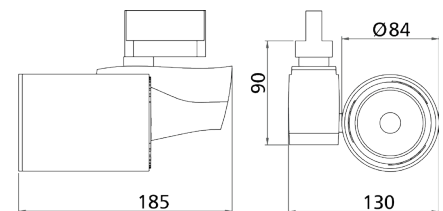

Small spotlight for 3-phase track.

Rotating aluminium housing.  
Direction-adjustable diecast aluminium housing with integrated cooling.

As standard RAL 9016 white. Pure aluminium faceted reflector. 24-degree beam angle.

As standard with a 3-phase universal adapter.

Lifespan L80 Ta25 50000h (B50)  
MacAdam 3 SDCM CRI: >80

IP 20 | CE

Type	Lumen	Art no.	E no.	Power	Weight
Rigel 1100 830 24°	1110	2 624 01	74 005 97	12	1
Rigel 1100 840 24°	1130	2 624 03	74 005 98	12	1
Rigel 2000 830 24°	1790	2 624 05	74 005 99	22	1
Rigel 2000 840 24°	1820	2 624 07	74 006 00	22	1