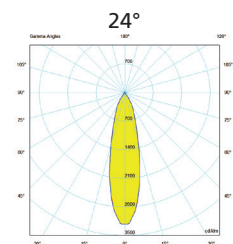

Small spotlight for 3-phase track.

Rotating aluminium housing.  
Direction-adjustable diecast aluminium housing with integrated cooling.

As standard RAL 9016 white. Pure aluminium faceted reflector. 24-degree beam angle.

As standard with a 3-phase universal adapter.

Lifespan L80 Ta25 50000h (B50)  
MacAdam 3 SDCM CRI: >80

IP 20 | CE

Type	Lumen	Art no.	E no.	Power	Weight
Rigel 1100 830 24°	1110	2 624 01	74 005 97	12	1
Rigel 1100 840 24°	1130	2 624 03	74 005 98	12	1
Rigel 2000 830 24°	1790	2 624 05	74 005 99	22	1
Rigel 2000 840 24°	1820	2 624 07	74 006 00	22	1