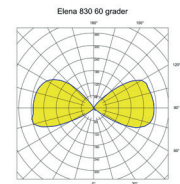

Compact wallluminaire with up- and downlight IP 65

Inner housing chromated and powder coated as standard in white RAL 9010. Outer part same but as standard darkgrey RAL 7016.

Smooth adjustable beamangle from 0°-60° with degreeindicators for both up and downlight.

Tempered protective glass and stainless screws. Connection to screwterminal inside housing.

Lifetime L70 Ta25 50000h (B50)
MacAdam 3 SDCM CRI:>80

IP 65 | IK 07 | CE

| Type | Lumen | Art. no. | E-no. | Power | Weight |
|-----------|-------|----------|-----------|-------|--------|
| Elena 830 | 290 | 7 181 05 | 77 042 95 | 5,8 | 1 |