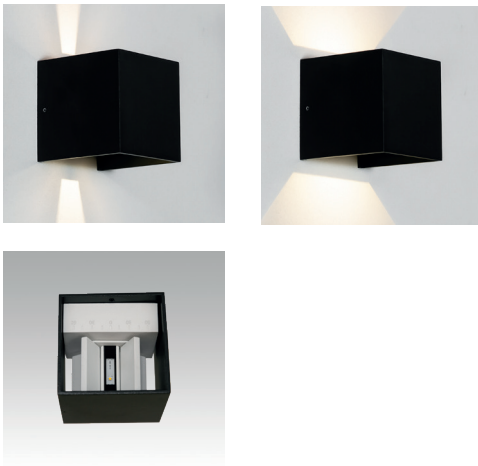

Compact wallluminaire with up- and downlight IP 65

Inner housing chromated and powder coated as standard in white RAL 9010. Outer part same but as standard darkgrey RAL 7016.

Smooth adjustable beamangle from 0°-60° with degreeindicators for both up and downlight.

Tempered protective glass and stainless screws. Connection to screwterminal inside housing.

Lifetime L70 Ta25 50000h (B50)
MacAdam 3 SDCM CRI:>80

IP 65 | IK 07 | CE

| Type | Lumen | Art. no. | E-no. | Power | Weight |
|-----------|-------|----------|-----------|-------|--------|
| Elena 830 | 290 | 7 181 05 | 77 042 95 | 5,8 | 1 |