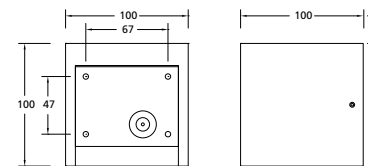

Compact wallluminaire with up- and downlight IP 65

Inner housing chromated and powder coated as standard in white RAL 9010. Outer part same but as standard darkgrey RAL 7016.

Smooth adjustable beamangle from 0°-60° with degreeindicators for both up and downlight.

Tempered protective glass and stainless screws. Connection to screwterminal inside housing.

Lifetime L70 Ta25 50000h (B50)
MacAdam 3 SDCM CRI:>80

IP 65 | IK 07 | CE

| Type | Lumen | Art. no. | E-no. | Power | Weight |
|-----------|-------|----------|-----------|-------|--------|
| Elena 830 | 290 | 7 181 05 | 77 042 95 | 5,8 | 1 |