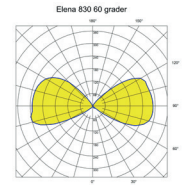

Compact wallluminaire with up- and downlight IP 65

Inner housing chromated and powder coated as standard in white RAL 9010. Outer part same but as standard darkgrey RAL 7016.

Smooth adjustable beamangle from 0°-60° with degreeindicators for both up and downlight.

Tempered protective glass and stainless screws. Connection to screwterminal inside housing.

Livfetime L70 Ta25 50000h (B50)  
MacAdams 3 SDCM CRI:>80

IP 65 | IK 07 | CE

Type	Lumen	Art. no.	E-no.	Power	Weight
Elena 830	290	7 181 05	77 042 95	5,8	1