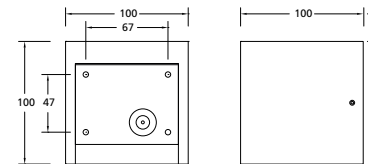

Compact wallluminaire with up- and downlight IP 65

Inner housing chromated and powder coated as standard in white RAL 9010. Outer part same but as standard darkgrey RAL 7016.

Smooth adjustable beamangle from 0°-60° with degreeindicators for both up and downlight.

Tempered protective glass and stainless screws. Connection to screwterminal inside housing.

Livfetime L70 Ta25 50000h (B50)  
MacAdams 3 SDCM CRI:>80

IP 65 | IK 07 | CE

Type	Lumen	Art. no.	E-no.	Power	Weight
Elena 830	290	7 181 05	77 042 95	5,8	1