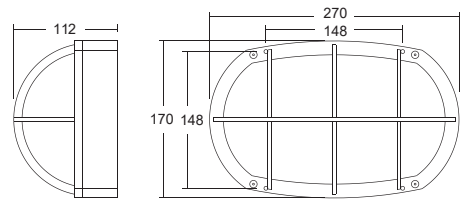

Lifespan L80 Ta25 50000h (B50)
MacAdam 3 SDCM CRI: >80

IP 65 | IK 10 | CE

Stripe

Grid

Type	Lumen	Art no.	E no.	Power	Weight
Arte Grid LED 1000 830	600	7 361 12	77 022 35	10	2,5
Arte Grid LED 1000 840	610	73 61 14	-	10	2,5

Type	Lumen	Art no.	E no.	Power	Weight
Arte Stripe LED 1000 830	400	7 361 16	77 022 37	10	2,5
Arte Stripe LED 1000 840	410	7 361 17	-	10	2,5

Type	Lumen	Art no.	E no.	Power	Weight
Arte Cover LED 1000 830	580	7 361 20	77 022 33	10	2,5
Arte Cover LED 1000 840	600	7 361 22	-	10	2,5