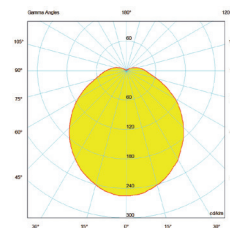

Lifespan L80 Ta25 50000h (B50)
MacAdam 3 SDCM CRI: >80

IP 65 | IK 10 | CE

Stripe

Grid

Type	Lumen	Art no.	E no.	Power	Weight
Arte Grid LED 1000 830	600	7 361 12	77 022 35	10	2,5
Arte Grid LED 1000 840	610	73 61 14	-	10	2,5

Type	Lumen	Art no.	E no.	Power	Weight
Arte Stripe LED 1000 830	400	7 361 16	77 022 37	10	2,5
Arte Stripe LED 1000 840	410	7 361 17	-	10	2,5

Type	Lumen	Art no.	E no.	Power	Weight
Arte Cover LED 1000 830	580	7 361 20	77 022 33	10	2,5
Arte Cover LED 1000 840	600	7 361 22	-	10	2,5